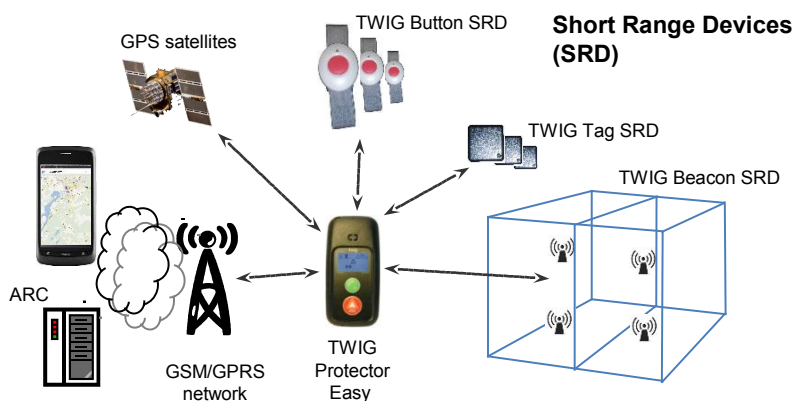

TWIG Protector EasyP / EasyS

The Powerful Personal Safety Alarm

TWIG Protector Easy 3G*/GPS/GSM safety device is designed to protect lone workers, the vulnerable and those needing care.

Alert triggers include alarm button, automatic ManDown function and optional TWIG Button wireless alarm. Predefined emergency protocol transmits last known user position and opens two-way voice connection to alarms receiving centre (ARC).

Attendance monitoring

Register attendance by swiping TWIG Tags.

Personal protection

Whether VIPs or loved ones, TWIG Protector improves safety through panic button, two-way voice and GPS tracking, even in real time.

Telecare

Telecare solutions powered by TWIG enable those with long-term care needs to enjoy more independent and active lives. A discreet wireless wrist alarm and docking station turn the TWIG Protector into a home care unit.

Efficient deployment

Fully remotely configurable, TWIG is fast to deploy and flexible to operate. Also USB programmable, either manually or using saved file.

Alarms monitoring and tracking

TWIG Integrator Kit resources enable integrating TWIG devices with alarm receiving centre.