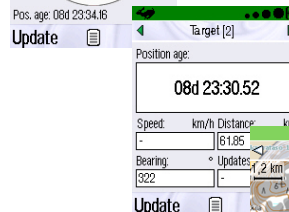

Twig Discovery Pro Tracer application

Tracer raster map application converts Discovery Pro to portable monitoring and control center. Tracer application allows requesting and viewing the location of any Benefon Telematics instruments e.g. Locator that utilise SMS based MPTP messaging.

- View targets on raster map
- Use own custom maps*
- Support for WGS84 format maps
- Support for up to 10 map scale levels
- Zooming & Panning of map
- Control GPS mode of Locator & Trackbox
- Activate target tracking, geofencing & position
- Compass view to find target
- Distance & bearing to target
- Detailed data view of the target
  - All Discovery Pro telematics functions e.g.
    - Twig SOS with dedicated alarm button
    - Tracking
    - Geofencing
    - Automated status messages
    - UI lock
    - Authorisation methods
    - Assistance call
- Options to add full navigation (SW3005) or Man down alert application**

Order code: **SW3006**

Twig Com Oy

Postal Address
Meriniitynkatu 11
FIN-24101 Salo
Finland

Visiting Adress
Meriniitynkatu 11
FIN-24100 Salo
Finland
T +358 40 510 5058
F +358 42 510 5058
sales@twigworld.com
www.twigworld.com

* restrictions apply to map format
**must be acquired on time of purchase or done via factory update