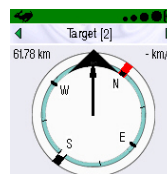

Twig Discovery Pro Tracer application

Tracer raster map application converts Discovery Pro to portable monitoring and control center. Tracer application allows requesting and viewing the location of any Benefon Telematics instruments e.g. Locator that utilise SMS based MPTP messaging.

- View targets on raster map
- Use own custom maps*
- Support for WGS84 format maps
- Support for up to 10 map scale levels
- Zooming & Panning of map
- Control GPS mode of Locator & Trackbox
- Activate target tracking, geofencing & position
- Compass view to find target
- Distance & bearing to target
- Detailed data view of the target
  - All Discovery Pro telematics functions e.g.
    - Twig SOS with dedicated alarm button
    - Tracking
    - Geofencing
    - Automated status messages
    - UI lock
    - Authorisation methods
    - Assistance call
- Options to add full navigation (SW3005) or Man down alert application**

Order code: **SW3006**

Twig Com Oy

Postal Address
Meriniitynkatu 11
FIN-24101 Salo
Finland

Visiting Adress
Meriniitynkatu 11
FIN-24100 Salo
Finland
T +358 40 510 5058
F +358 42 510 5058
sales@twigworld.com
www.twigworld.com

* restrictions apply to map format
**must be acquired on time of purchase or done via factory update