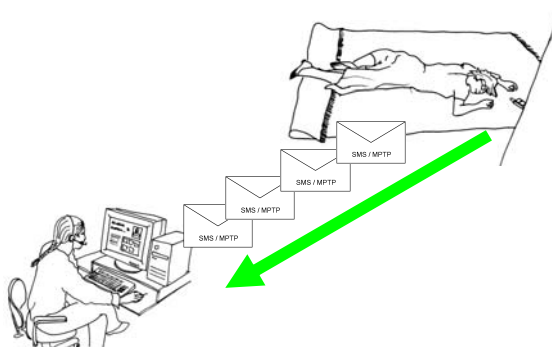

Twig Discovery Pro With Man Down Alert

Twig Discovery Pro with Man Down Alert brings the emergency messaging to next level from user operated alarm button that is standard feature in all Twig handsets. Alert will launch emergency cycle that makes automatic call and sends position to predefined numbers in case the user is unable to do manual alarm. Alert is send when predefined parameters are met on in-built accelerometer.

- Emergency cycle starting automatically
- Emergency message via SMS according to DIN0825
- Dedicated emergency tones & displays gives possibility to totally loud & totally silent alert
- Ability to use only motion based information to trigger alert*
- Text on the emergency message to inform cause of alert
- Alarm on horizontal or vertical change included with movement detection
- Adjustable movement detection
- Temporary disabling when e.g. crawling
- Possibility to prevent user to turn off
- No alarm when connected to charger
- Periodical beep tone for locating unconscious person
- All Twig Discovery Pro telematics functions e.g.
  - Twig SOS with dedicated alarm button
  - Tracking
  - Geofencing
  - Automated status messages
  - UI lock
  - Authorisation methods
  - Assistance call
- Options to add full navigation or raster maps application**

Order code: **ZTXX300**
Availability: **NOW**

Twig Com Oy
Postal Address
Meriniitynkatu 11
FIN-2410 Salo
Finland

Visiting Address
Meriniitynkatu 11
FIN-24100 Salo
Finland
T +358 40 510 5058
F +358 42 510 5058
sales@twigworld.com
www.twigworld.com

* effect on battery life depends heavily on the settings that are used.
**restrictions on map coverage may apply